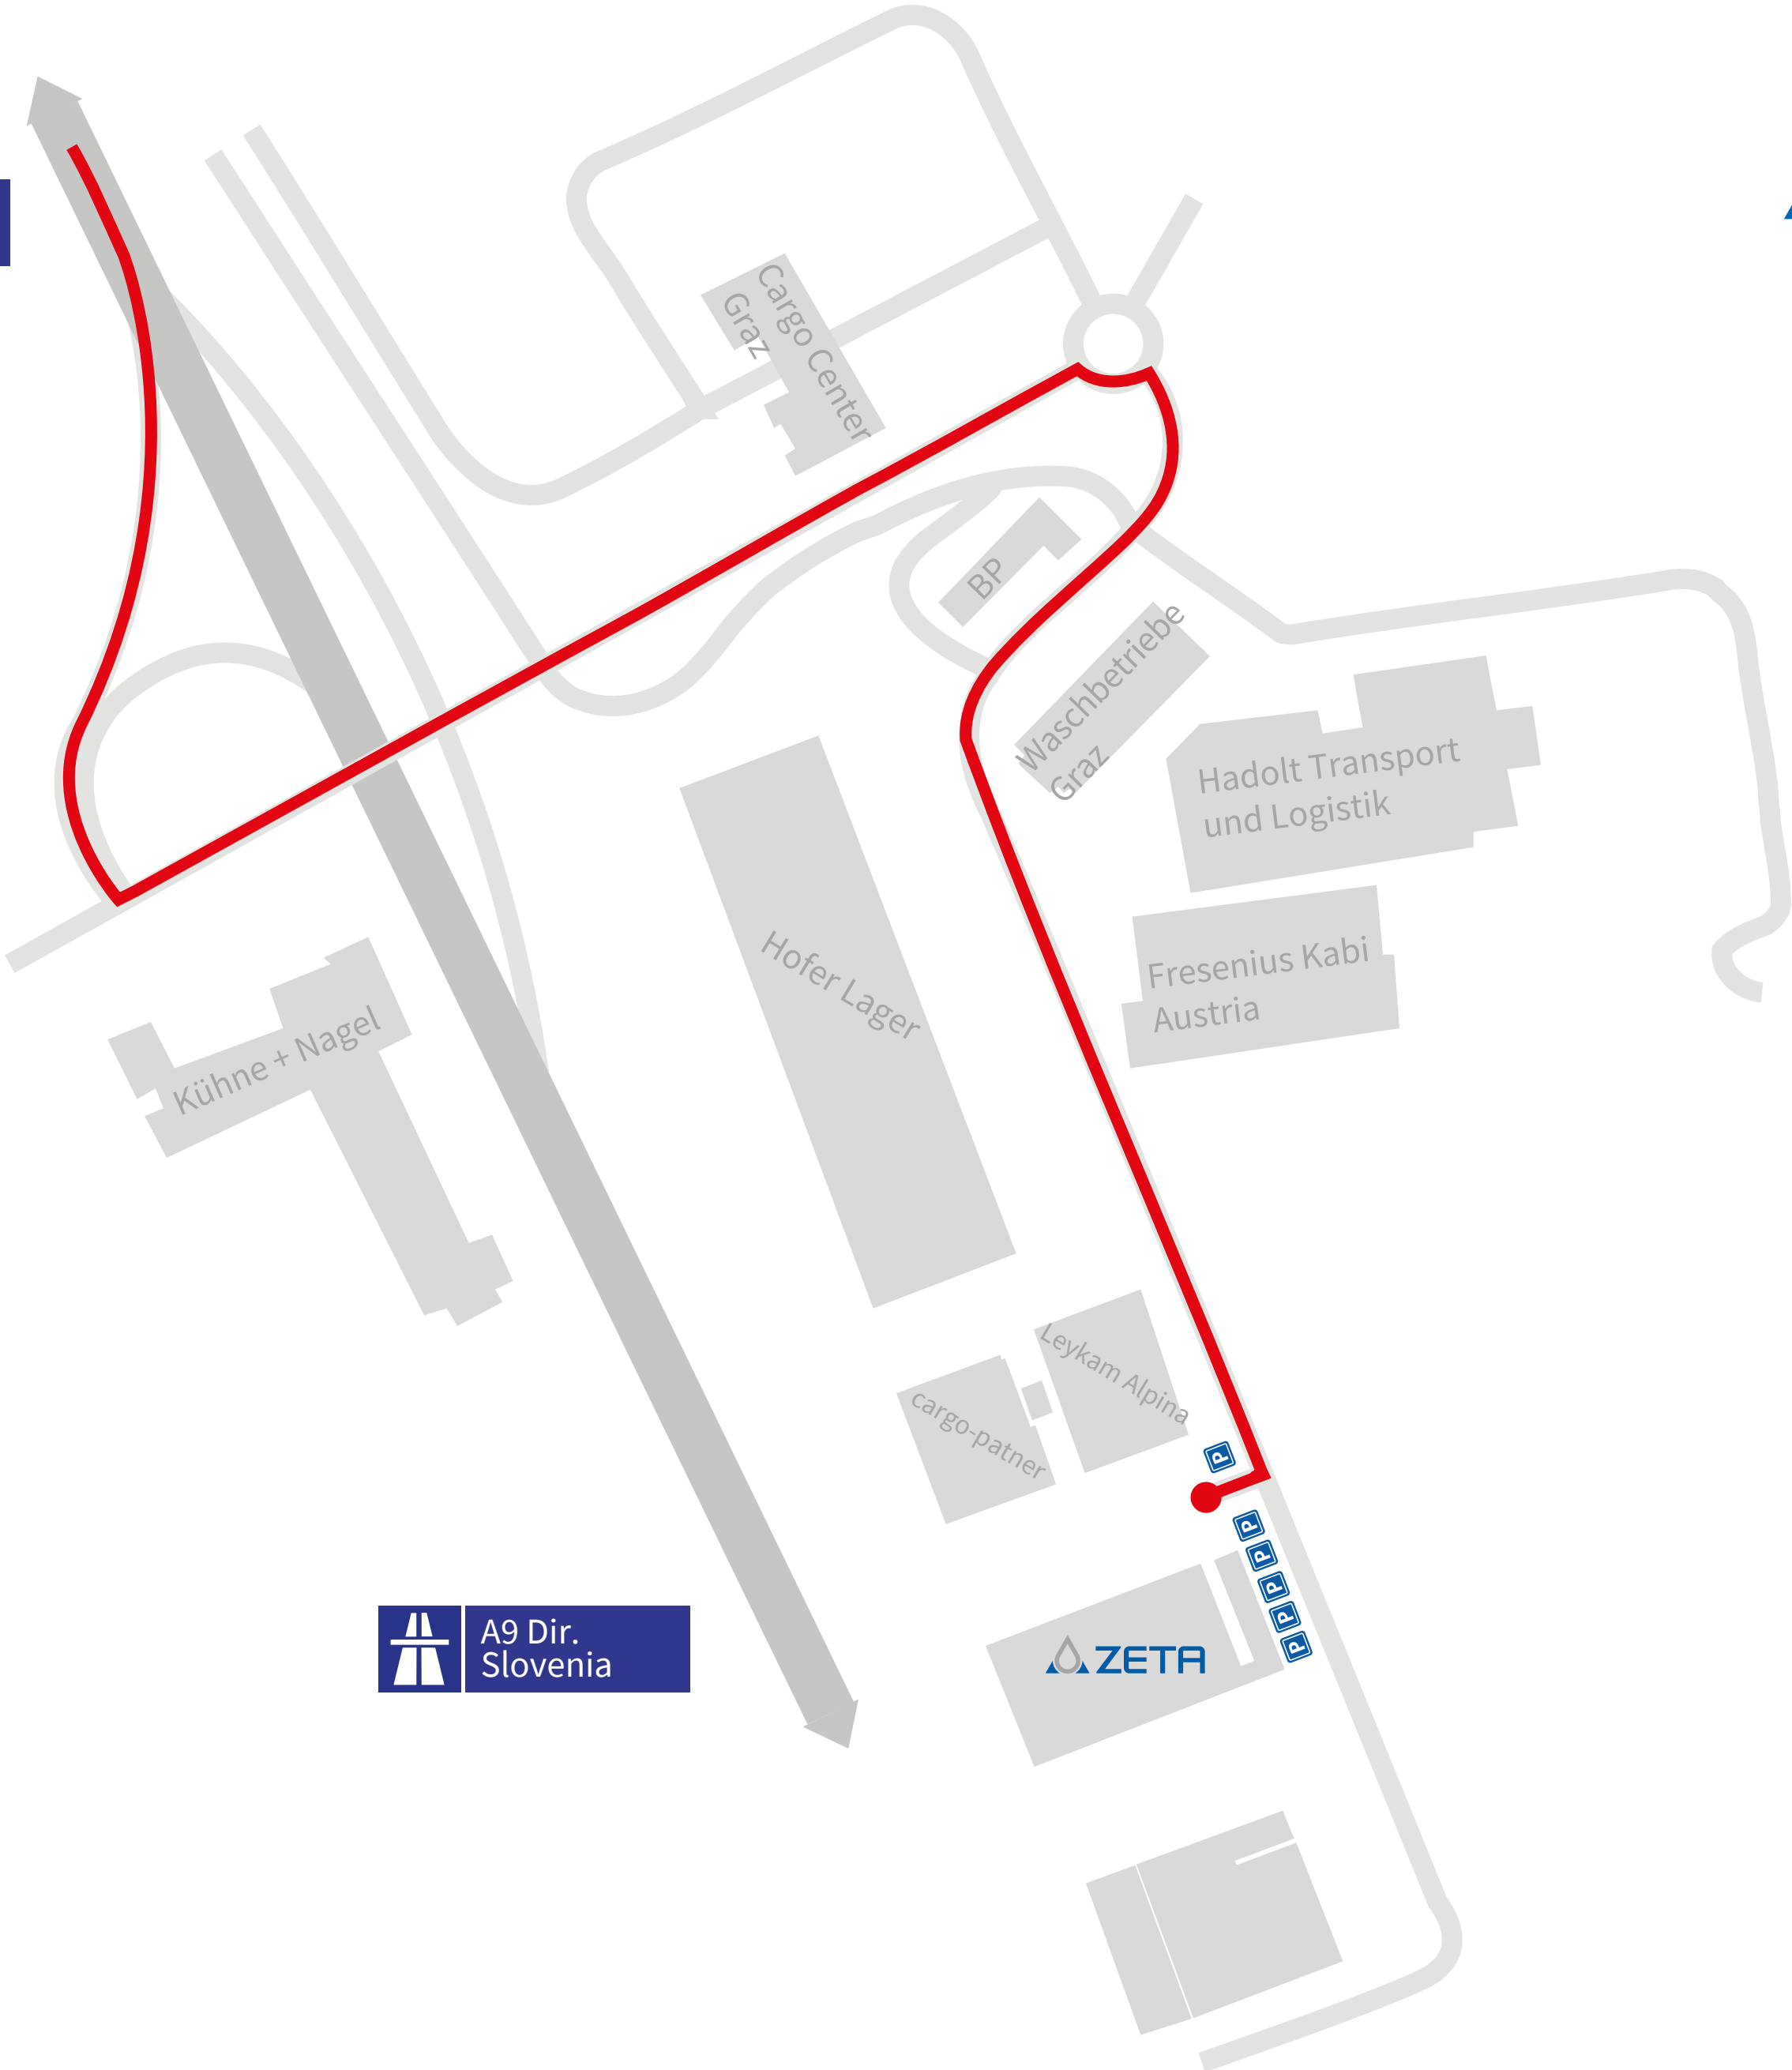

Directions to ZETA Werndorf

A9 Dir. Upper Austria

A9 Dir. Slovenia

Directions to ZETA Werndorf